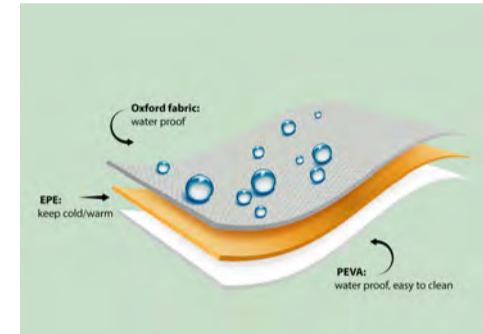

FEATURES

- Holds up to 6 Eonian Care magic cups and the breast pump at the same time.
- 2 separate compartments – one for breast milk and the other for the breast pump.
- Perfect for carrying food, drink, and fruit.
- High quality oxford fabric and BPA free waterproof inner layer makes it durable and easily maintained (wipe with a damp cloth)
- Ensures bottles stay warm or cool up to 4 hours*.
- Comes with a sturdy and padded hand carry handle.
- Detachable and adjustable shoulder strap for optimum carrying comfort.

*Depends on the ice pack used in the cooler bag.

3